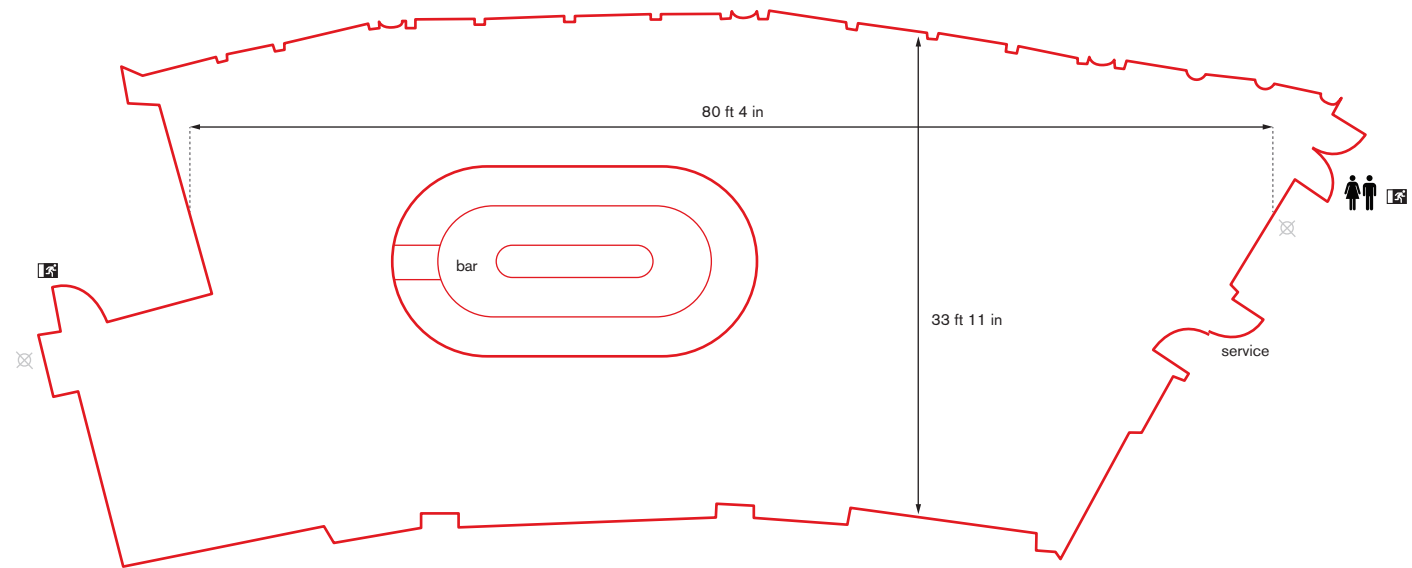

This suite celebrates the players that have scored 100 goals for the club. Again, its central bar makes it ideal for networking events, drinks receptions or a breakout area.

Suite Style	Capacity
Theatre	70
Classroom	-
Cabaret 8s	-
Cabaret 6s	-
Boardroom	-
U-shape	-
Lunch/Dinner	-
Dinner/Dance	-
Reception	200