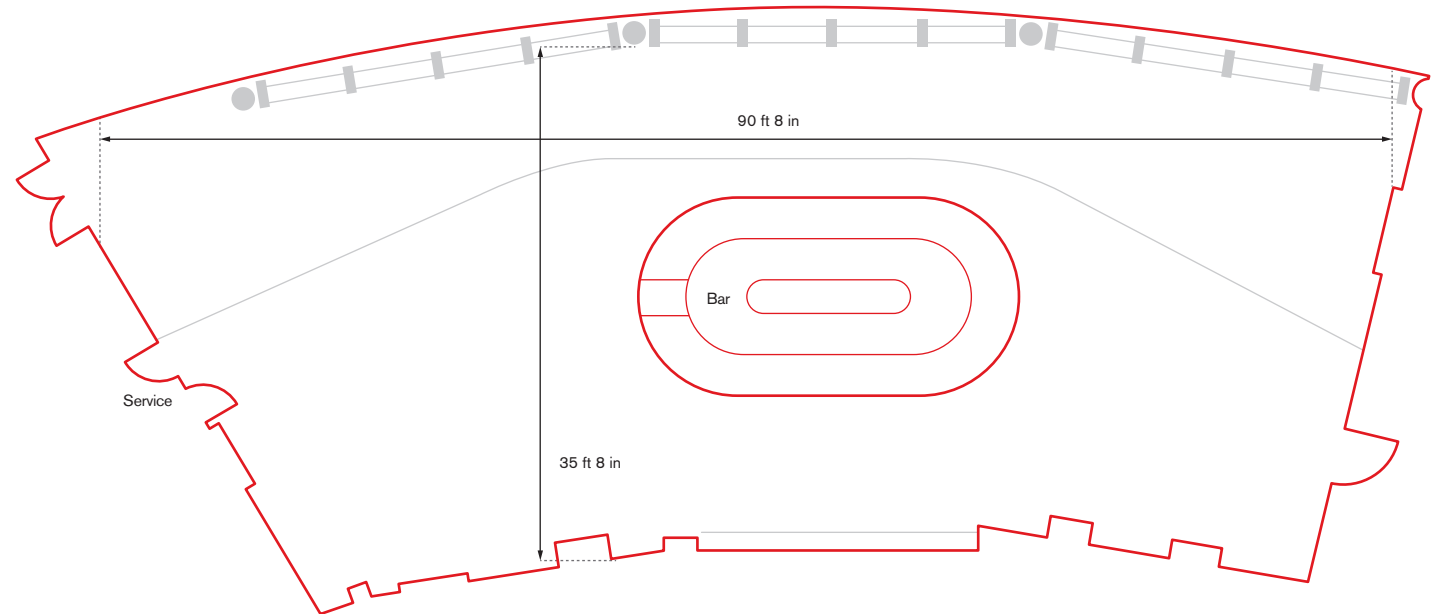

Located on the 5th floor of the Northwest Quadrant, the Kit Room is highly recommended for networking events, drinks receptions and breakout space. With a centrally positioned bar area and a theme created using all of the club's past kits, the suite offers an atmosphere and setting like no other.

Suite Style	Capacity
Theatre	66
Classroom	-
Cabaret 8s	-
Cabaret 6s	-
Boardroom	-
U-shape	-
Lunch/Dinner	-
Dinner/Dance	-
Reception	250