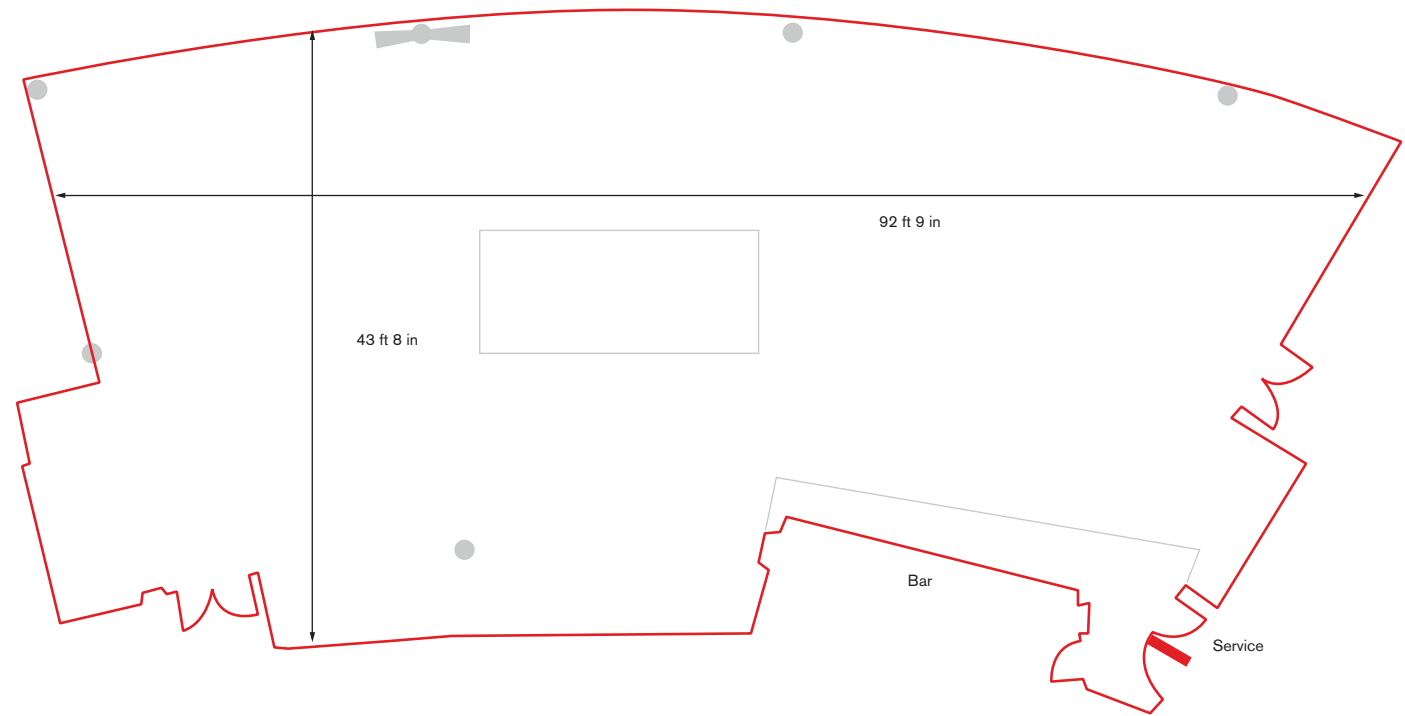

Suite Style	Capacity
Theatre	204
Classroom	-
Cabaret 8s	84
Cabaret 6s	-
Boardroom	-
U-shape	-
Lunch/Dinner	246
Dinner/Dance	180
Reception	250