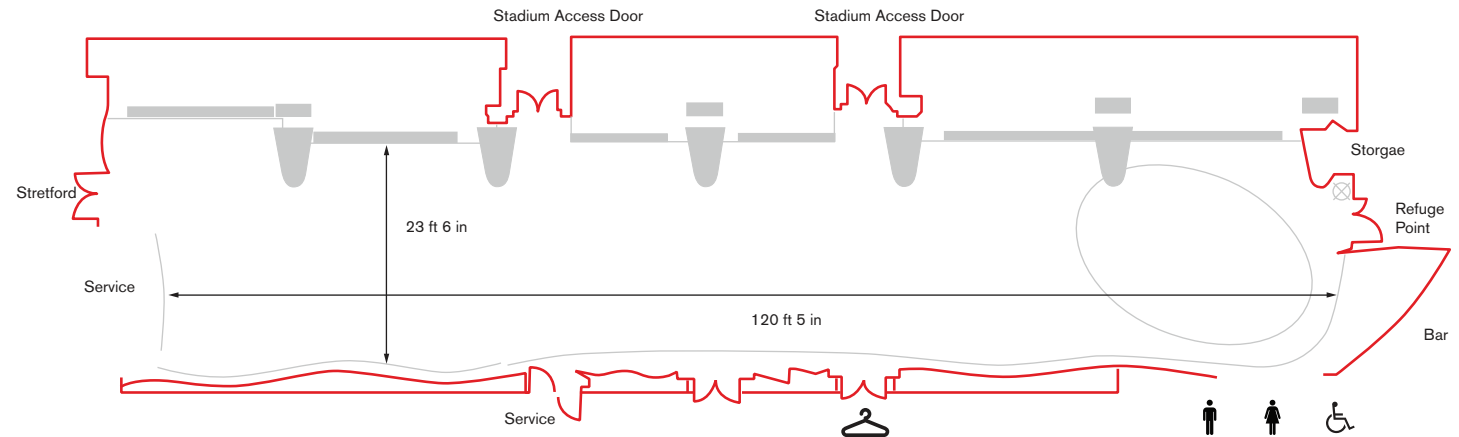

The centre circle is literally where greatness on the pitch begins, so a bird's eye view of this part of the pitch is very impressive for your guests. For true wow factor it's hard to beat. A huge stretch of windows open up the room, creating an airy space that's ideal for presentations, dinners, wedding receptions and other glamorous occasions. For conferences and other corporate functions, it makes an inspirational space to really get your delegates thinking.

Suite Style	Capacity
Theatre	155
Classroom	70
Cabaret 8s	120
Cabaret 6s	90
Boardroom	78
U-shape	78
Lunch/Dinner	200
Dinner/Dance	160
Reception	300