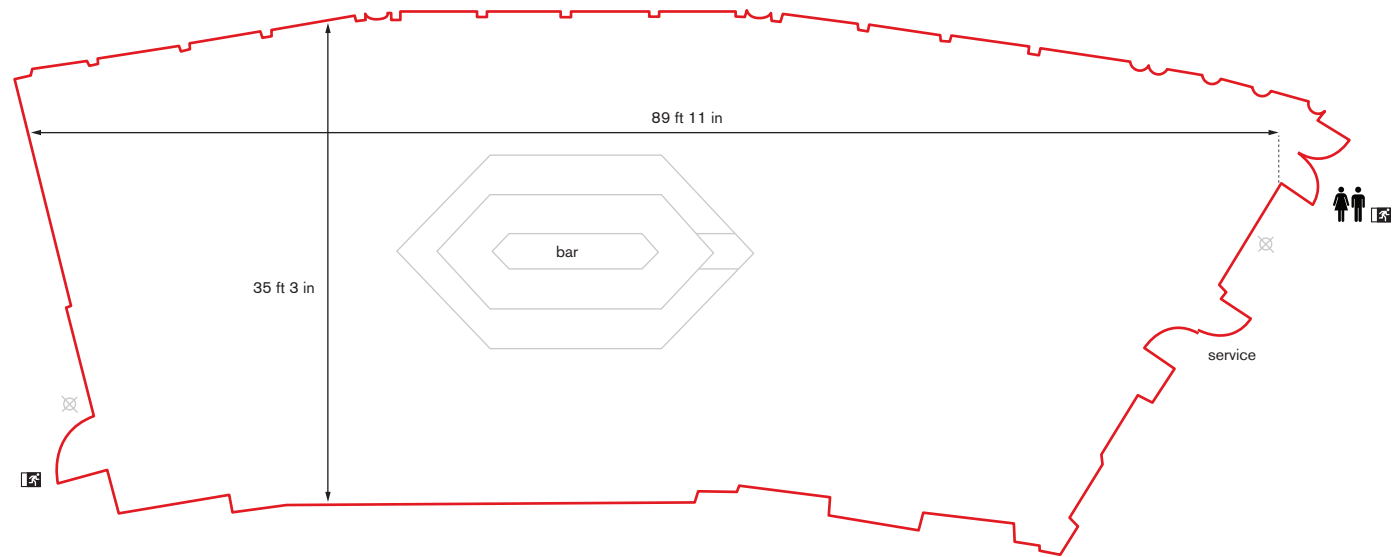

This suite celebrates the players that have played 500 games for the club, with a central bar area that naturally lends the space to networking events, drinks receptions or a breakout area.

Suite Style	Capacity
Theatre	70
Classroom	-
Cabaret 8s	-
Cabaret 6s	-
Boardroom	-
U-shape	-
Lunch/Dinner	-
Dinner/Dance	-
Reception	200