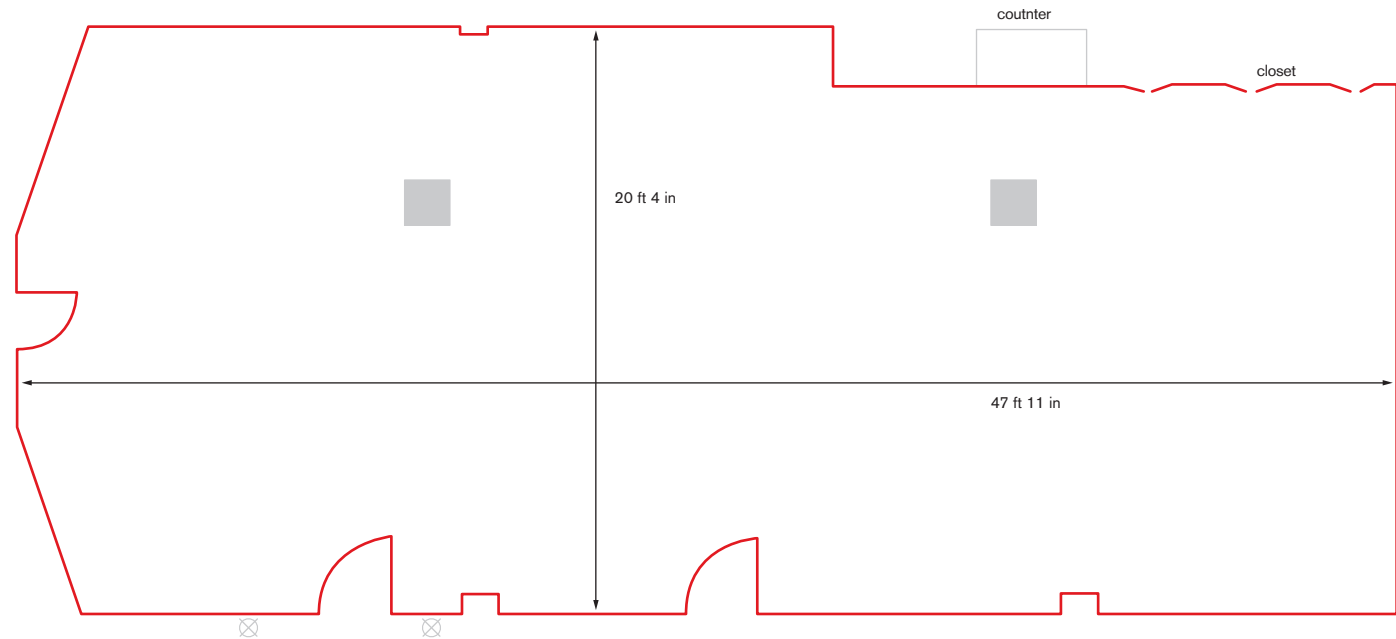

| Suite Style | Capacity |
|--------------|----------|
| Theatre | 60 |
| Classroom | 20 |
| Cabaret 8s | 32 |
| Cabaret 6s | 24 |
| Boardroom | 32 |
| U-shape | 24 |
| Lunch/Dinner | 50 |
| Dinner/Dance | - |
| Reception | 50 |