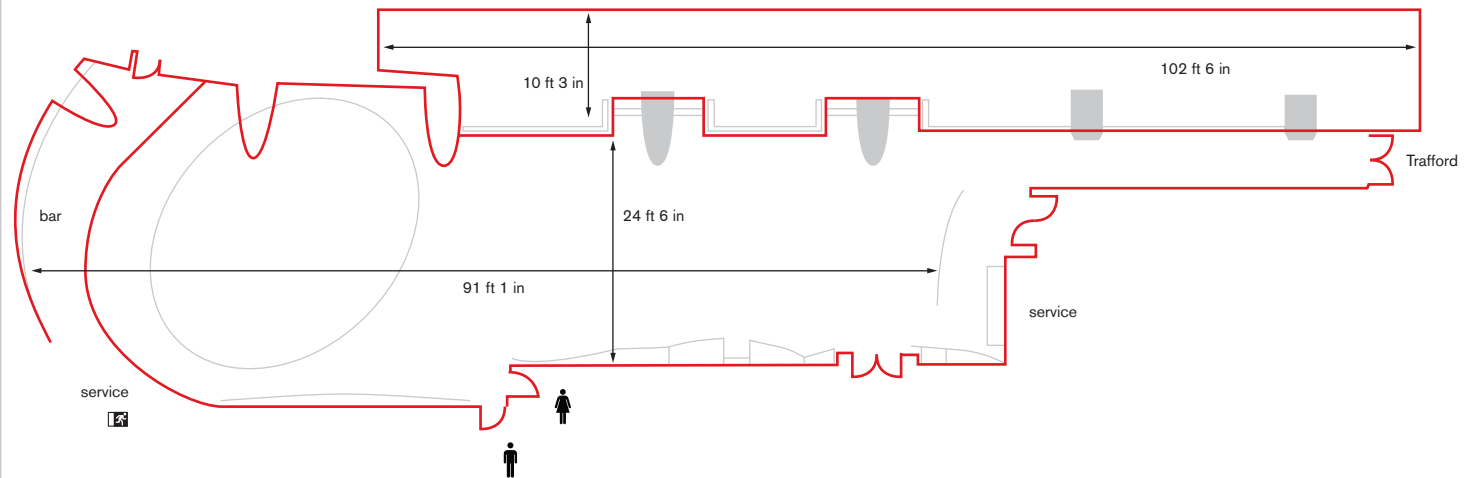

Greatness appears luminous thanks to the fabulous stretch of windows in this popular suite. Views of the pitch act as a stunning backdrop, whilst the natural light floods into the room. If you're searching for a venue that is full of life and energy, then look no further. The Stretford Suite has its own built in dance floor. It's an amazingly versatile space that suits a wide range of functions.

| Suite Style  | Capacity |
|--------------|----------|
| Theatre      | 149      |
| Classroom    | 42       |
| Cabaret 8s   | 88       |
| Cabaret 6s   | 66       |
| Boardroom    | 64       |
| U-shape      | 60       |
| Lunch/Dinner | 150      |
| Dinner/Dance | 90       |
| Reception    | 180      |