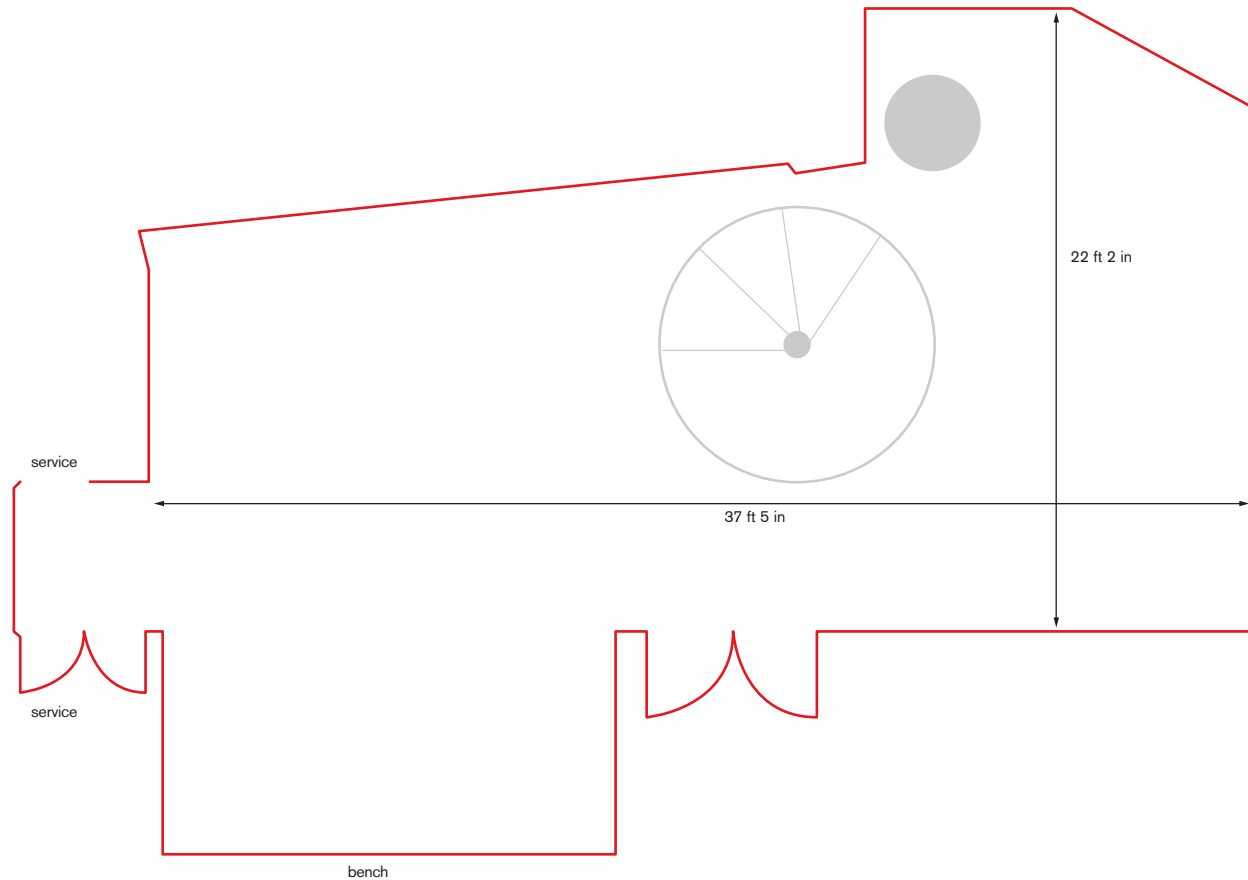

This light, contemporary space pays homage to Manchester United's historic 1999 treble win. It was an achievement fired by an incredible spirit and the passion of that moment colours the atmosphere of this creative room. A split-level room, it's linked by a grand spiral staircase making it useful for events where breakouts or pre-dinner drinks need separate space.

Suite Style	Capacity
Theatre	-
Classroom	-
Cabaret 8s	-
Cabaret 6s	-
Boardroom	-
U-shape	-
Lunch/Dinner	-
Dinner/Dance	-
Reception	60